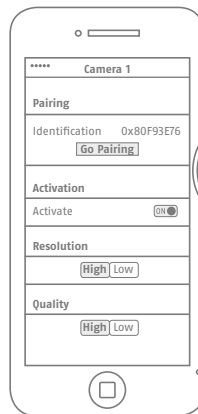

TVAC18010

www.abus.com

TVAC18010

www.abus.com

1

2

Password
123456

5

1. Play button
2. Menu button

6

Available
iOS & Android

3

Open App
add new device

4

Activate Pairing
App / Camera

Activate Pairing
(App) and press
pairing button
(camera) within
60 sec.

Press and
hold 2-3 sec.

7

8

TVAC18010

www.abus.com