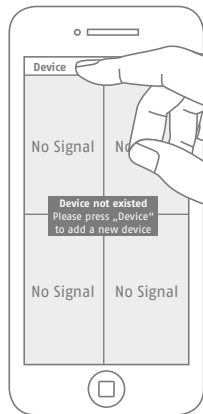

TVAC18010

www.abus.com

TVAC18010

www.abus.com

1

2

Password
123456

5

1. Play button
2. Menu button

6

Available
iOS & Android

3

Open App
add new device

4

Activate Pairing
App / Camera

Activate Pairing
(App) and press
pairing button
(camera) within
60 sec.