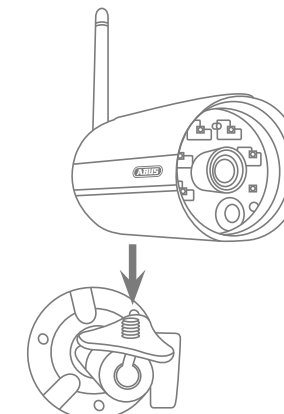

8

TVAC18010

www.abus.com