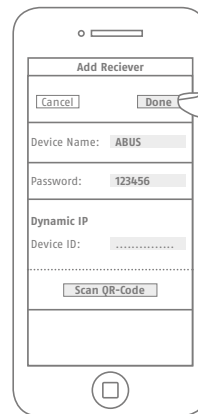

TVAC18010

www.abus.com

TVAC18010

www.abus.com

1

2

Password
123456

5

1. Play button
2. Menu button

6

Available
iOS & Android

3

Open App
add new device

4

Activate Pairing
App / Camera

Activate Pairing
(App) and press
pairing button
(camera) within
60 sec.