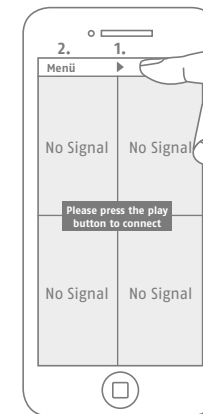

TVAC18010

www.abus.com

TVAC18010

www.abus.com

1

2

Password
123456

5

1. Play button
2. Menu button

6

Available
iOS & Android

3

Open App
add new device

4

Activate Pairing
App / Camera

Activate Pairing
(App) and press
pairing button
(camera) within
60 sec.