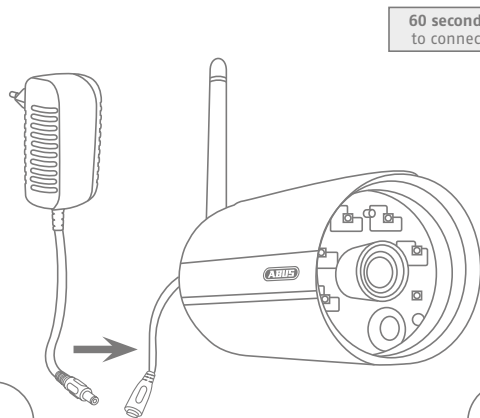

1

2

Password
123456

5

1. Play button
2. Menu button

6

Available
iOS & Android

3

Open App
add new device

4

Activate Pairing
App / Camera

Activate Pairing
(App) and press
pairing button
(camera) within
60 sec.

Press and
hold 2-3 sec.

7

8

TVAC18010

www.abus.com