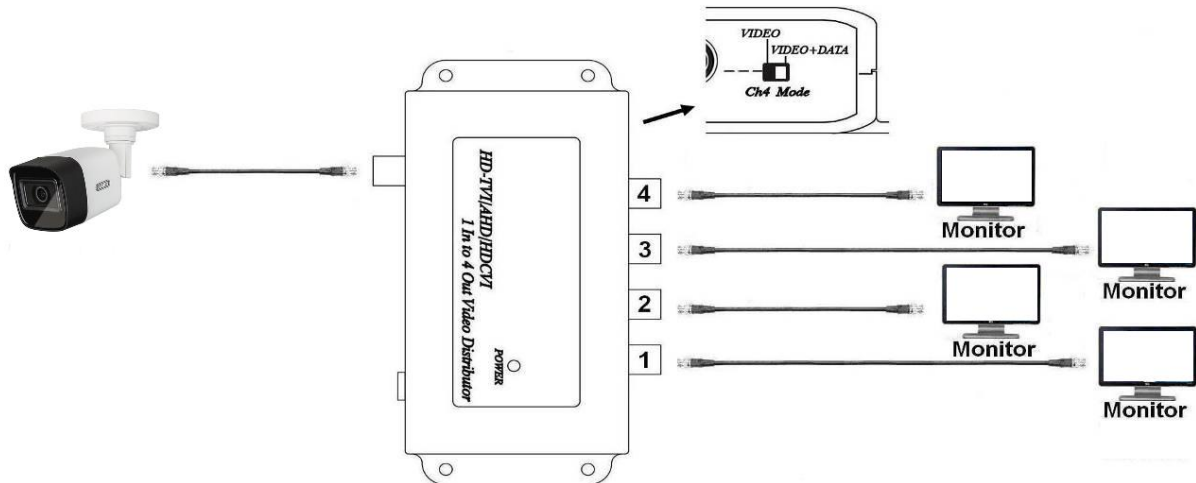

Dip switch function – Up The Coax

Output 4 can be used to connect a DVR or test monitor to remotely control the camera's OSD or adjust zoom and focus.

Switch position VIDEO