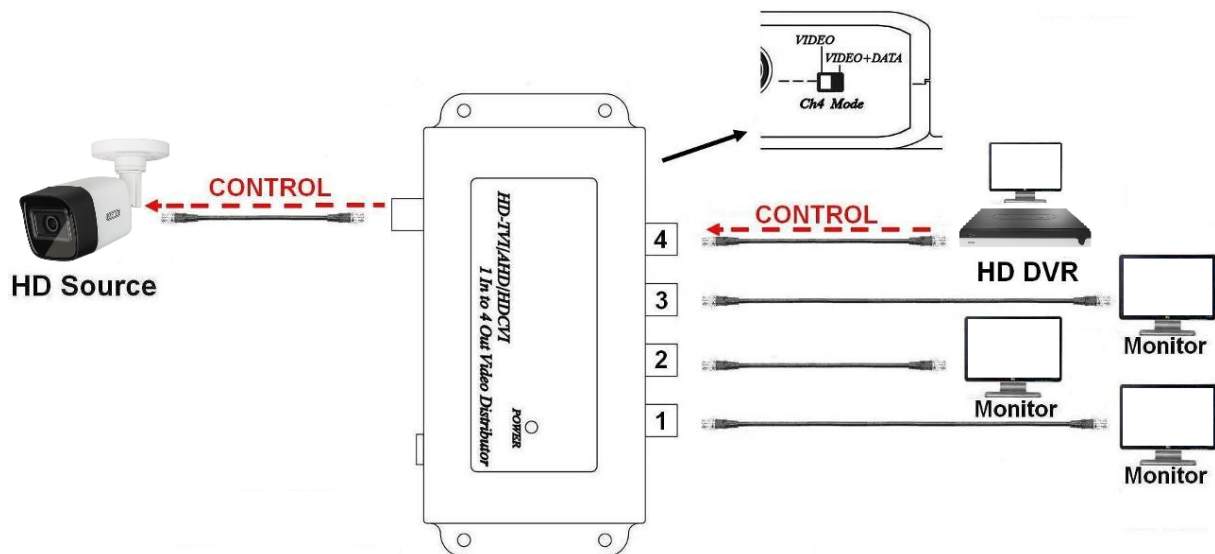

Switch position VIDEO+DATA

Warning

- For indoor use only
- Do NOT open the casing