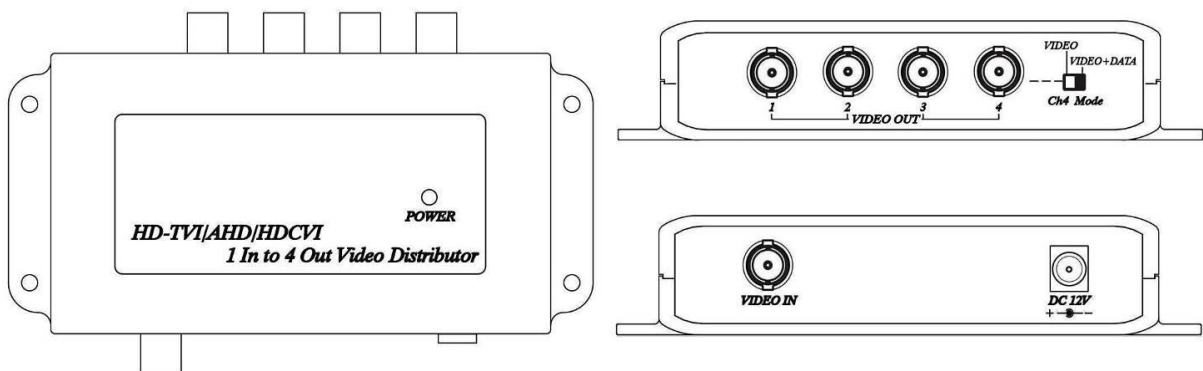

Features

- Supports high resolutions up to 8MPx (4K) without video loss
- Transmission of a video signal to up to four monitors or recorders
- Suitable for HD-TVI, AHD, HDCVI, 960H, NTSC, PAL
- Channel 4 supports HD video + data control signal (UTC - Up The Coax)

Specification

Item #	TVAC25240
Dimensions	138 x 30 x 86 mm
Scope of delivery	4x analog HD signal distributor, power supply
Max. operating temperature	55 °C
Min. operating temperature	0 °C
Net weight	0,14 kg
Voltage supply	12 V DC
Power consumption	110 mA
Video input	1 x BNC, 75 Ω, 1Vpp
Video output	4 x BNC, 75 Ω, 1Vpp
Video system	HD-TVI, HD-CVI, AHD, 960H, NTSC, PAL

LED

LED	Color	Status	Description
Power LED	Green	Off	Device in power off mode
		On	Device in operation mode

Connections