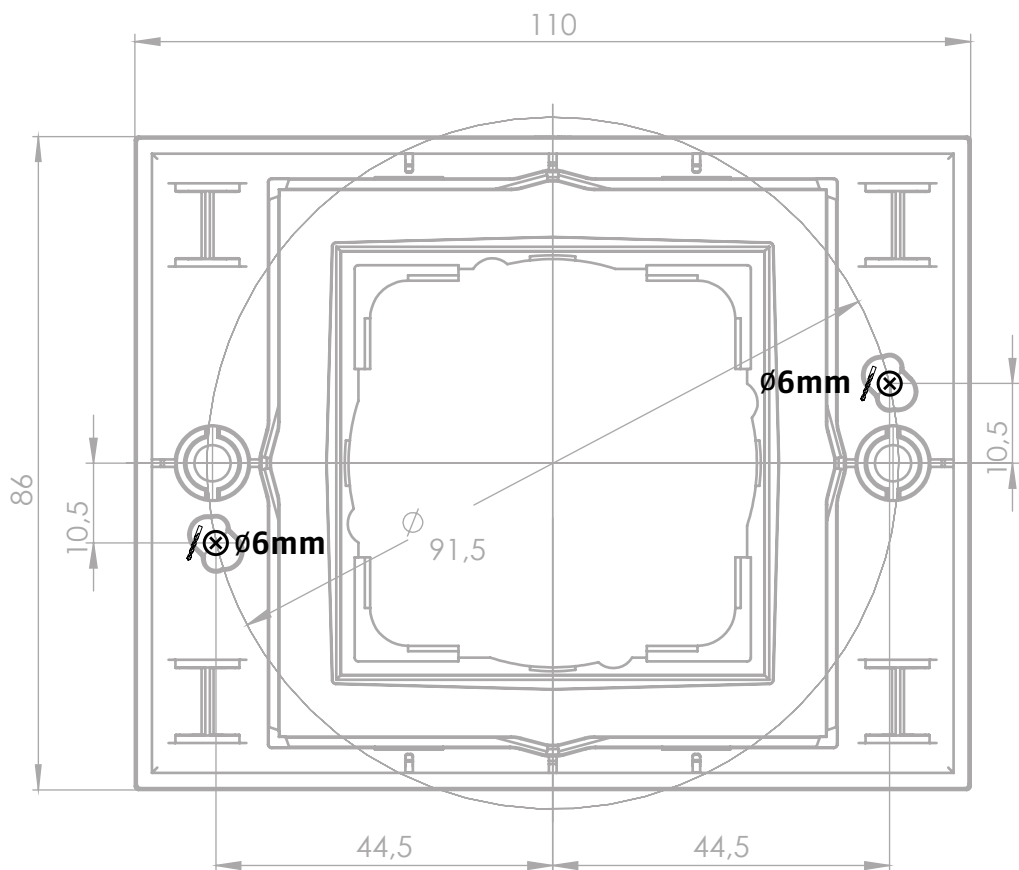

10 20 30 40 50 60 70 80

Security Tech Germany

BOHR-SCHABLONE

TECTIQ
Leseinheit
innen
IP44

TTWL10044X

ABUS Security Center
GmbH & Co. KG
Linker Kreuthweg 5
86444 Affing
Germany
abus.com

10 20 30 40 50 60 70 80

10 20 30 40 50 60 70 80

Security Tech Germany

BOHR- SCHABLONE

TECTIQ
Leseinheit
außen
IP67

TTWL10044X

ABUS Security Center
GmbH & Co. KG
Linker Kreuthweg 5
86444 Affing
Germany
abus.com

10 20 30 40 50 60 70 80