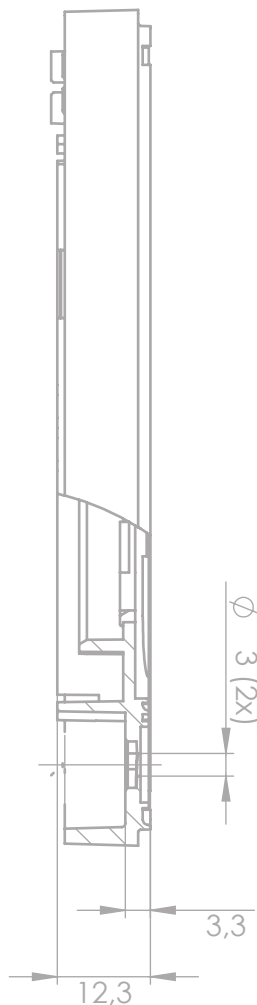

10 20 30 40 50 60 70 80

Security Tech Germany

BOHR-SCHABLONE

TECTIQ
Leseinheit
innen
IP44

TTWL10044X

ABUS Security Center
GmbH & Co. KG
Linker Kreuthweg 5
86444 Affing
Germany
abus.com

10 20 30 40 50 60 70 80

10 20 30 40 50 60 70 80

Security Tech Germany

BOHR- SCHABLONE

TECTIQ
Leseinheit
außen
IP67

TTWL10044X

ABUS Security Center
GmbH & Co. KG
Linker Kreuthweg 5
86444 Affing
Germany
abus.com

10 20 30 40 50 60 70 80