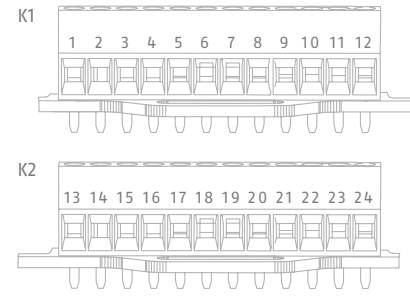

<https://abus.com/product/TTSG10000>

K1	EIA/TIA 568A		EIA/TIA 568B	
Ethernet / PoE	1	brown		
	2	brown/white		
	3	blue		
	4	blue/white		
	5	orange	green	
	6	orange/white	green/white	
	7	green	orange	
	8	green/white	orange/white	
Unused	9	NO / NC 2		
	10	COM 2		
Relay 1	11	NO / NC 1		
	12	COM 1		