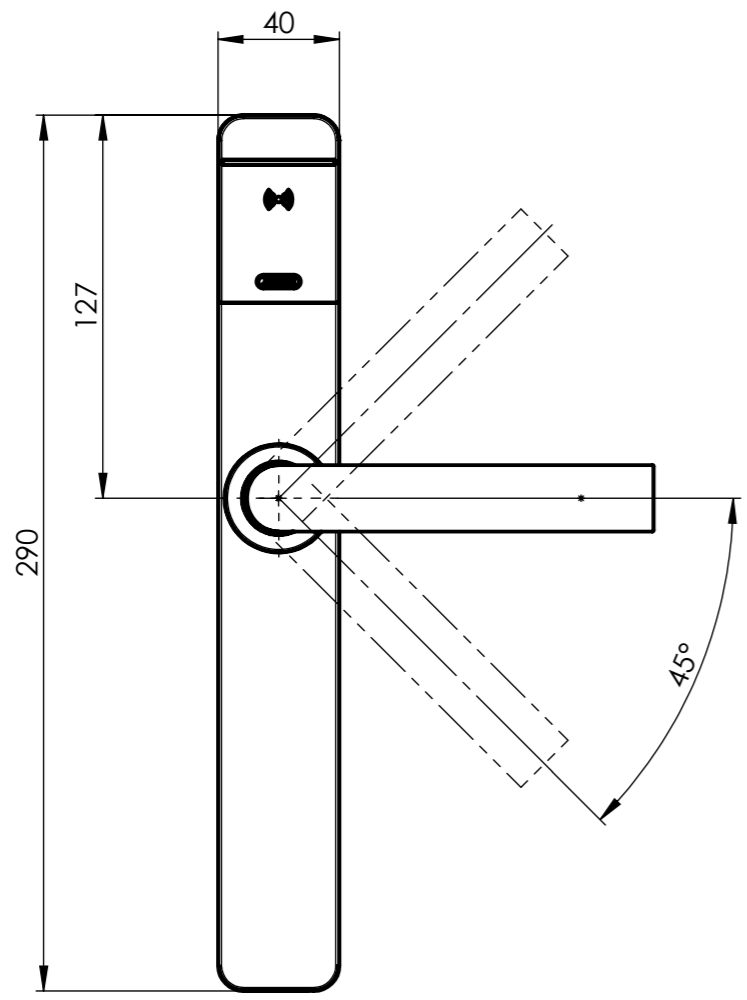

Strictly confidential.
 These documents are property of ABUS Security-Center GmbH & Co. KG.
 Any unauthorized disclosure is prohibited.

Tolerance:	Created by: AHU	Checked by:	Material: Diverse (BG)	Weight (g): 1465.48
 ABUS Security-Center GmbH & Co. KG Linker Kreuthweg 5 86444 Affing Security Tech Germany	Drawing Number: BG00859_standard-00		Document status:	SCALE: 1:5
	Description, Subdescription: TEC-B-LA / TEC-B-LA-SEC TECTIQ Schmalrahmenbeschlag / TECTIQ Schmalrahmenbeschlag Security		Document Type: assembly	Rev.: Released date: