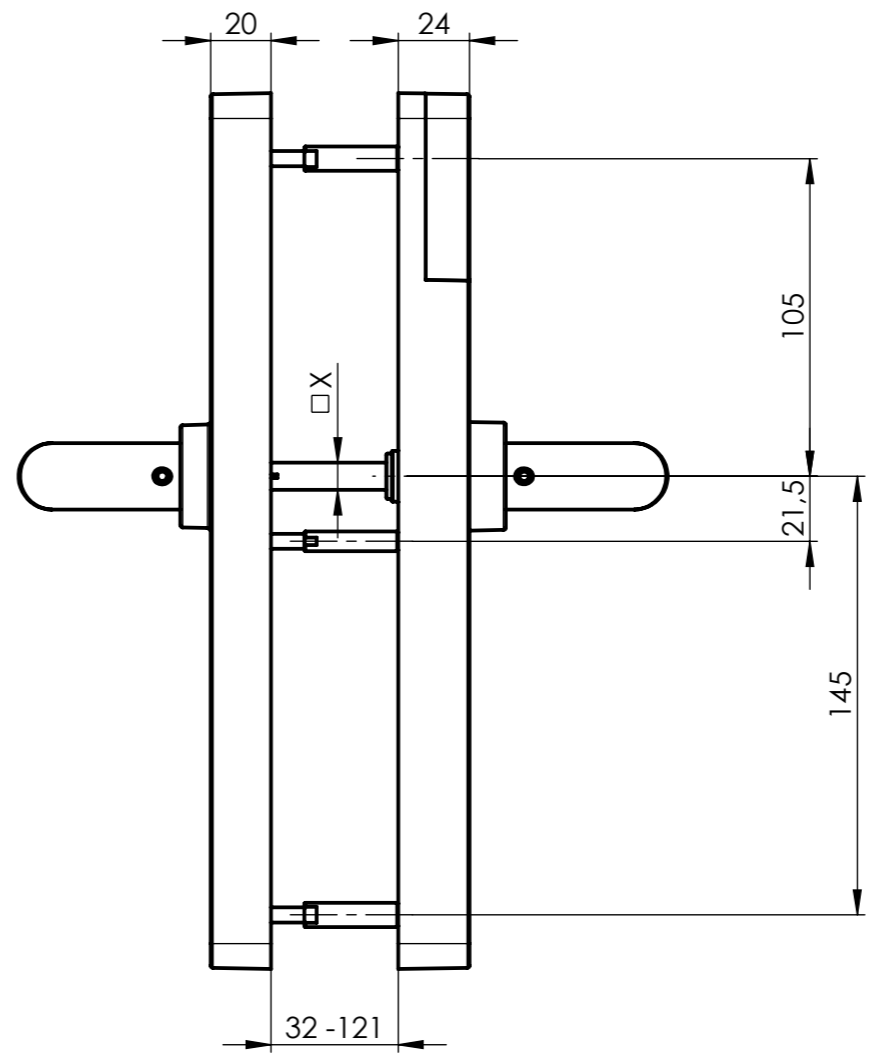

Strictly confidential.
 These documents are property of ABUS Security-Center GmbH & Co. KG.
 Any unauthorized disclosure is prohibited.

Tolerance:	Created by: AHU	Checked by:	Material: Diverse (BG)	Weight (g): 1465.48
 ABUS Security-Center GmbH & Co. KG Linker Kreuthweg 5 86444 Affing Security Tech Germany	Drawing Number: BG00859_standard-00		Document status:	SCALE: 1:5
	Description, Subdescription: TEC-B-LA / TEC-B-LA-SEC TECTIQ Schmalrahmenbeschlag / TECTIQ Schmalrahmenbeschlag Security		Document Type: assembly	Rev.: Released date: