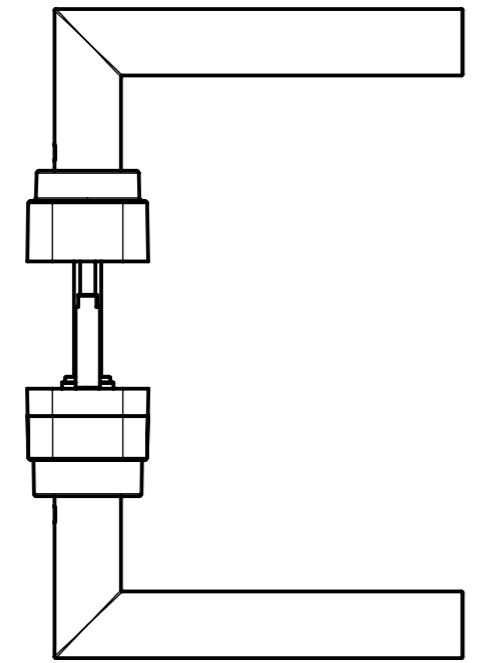

Strictly confidential.
 These documents are property of ABUS Security-Center GmbH & Co. KG.
 Any unauthorized disclosure is prohibited.

Tolerance:	Created by: AHU	Checked by:	Material: Diverse (BG)	Weight (g): 1465.48
 ABUS Security-Center GmbH & Co. KG Linker Kreuthweg 5 86444 Affing Security Tech Germany	Drawing Number: BG00859_standard-00		Document status:	SCALE: 1:5
	Description, Subdescription: TEC-B-LA / TEC-B-LA-SEC TECTIQ Schmalrahmenbeschlag / TECTIQ Schmalrahmenbeschlag Security		Document Type: assembly	Rev.: Released date: