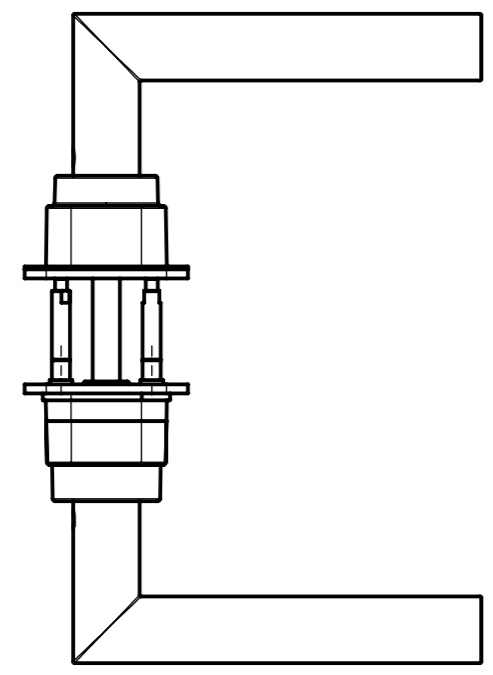

8 7 6 5 4 3 2 1

Strictly confidential.
These documents are property of ABUS Security-Center GmbH & Co. KG.
Any unauthorized disclosure is prohibited.

F
E
D
C
B
A

F
E
D
C
B
A

8 7 6 5 4 3 2 1

Tolerance:	Created by: AHU	Checked by:	Material: Diverse (BG)	Weight (g): 2405.54
 Security Tech Germany	Drawing Number: BG00863_DIN-Nordic-00		Document status: SCALE: 1:5	
	Description, Subdescription: TEC-B-SK-LA-FIX-W TECTIQ Schmalrahmenbeschlag Skandinavien FIX-wide		Document Type: assembly Rev.: Released date: Sheet: 1/1	