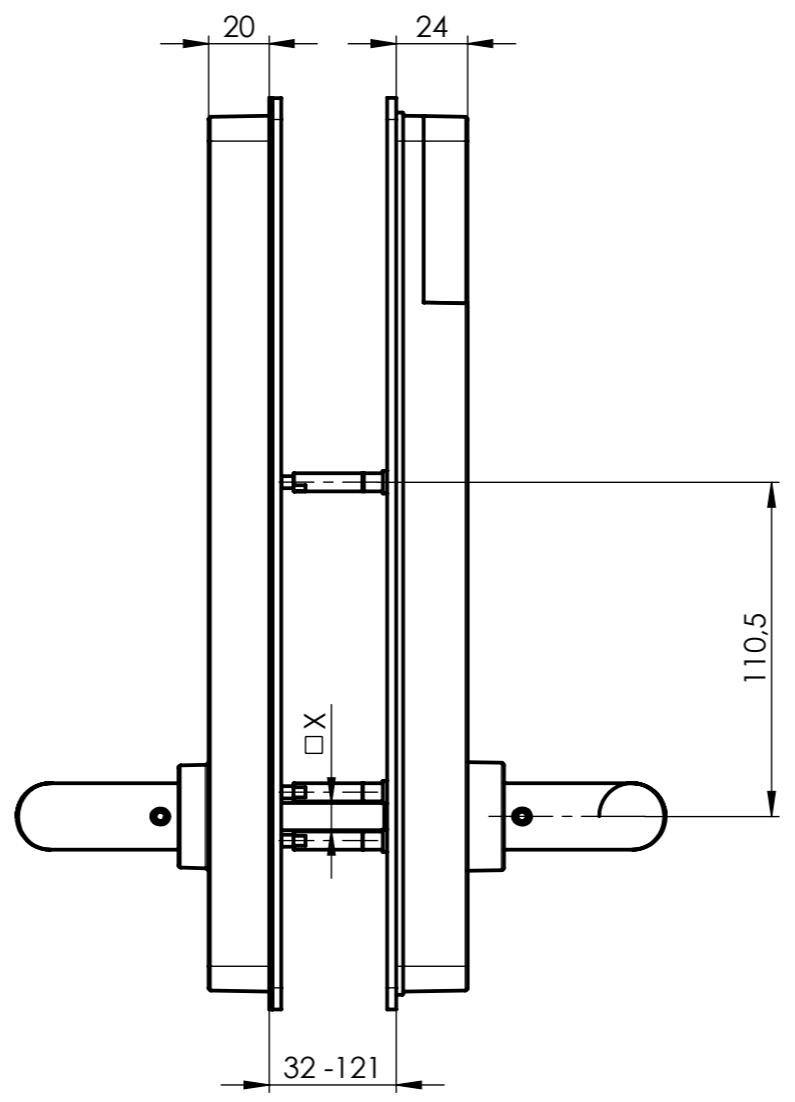

8 7 6 5 4 3 2 1

Strictly confidential.
These documents are property of ABUS Security-Center GmbH & Co. KG.
Any unauthorized disclosure is prohibited.

F
E
D
C
B
A

F
E
D
C
B
A

8 7 6 5 4 3 2 1

Tolerance:	Created by: AHU	Checked by:	Material: Diverse (BG)	Weight (g): 2405.54
 Security Tech Germany	Drawing Number: BG00863_DIN-Nordic-00		Document status: SCALE: 1:5	
	Description, Subdescription: TEC-B-SK-LA-FIX-W TECTIQ Schmalrahmenbeschlag Skandinavien FIX-wide		Document Type: assembly Rev.: Released date: Sheet: 1/1	