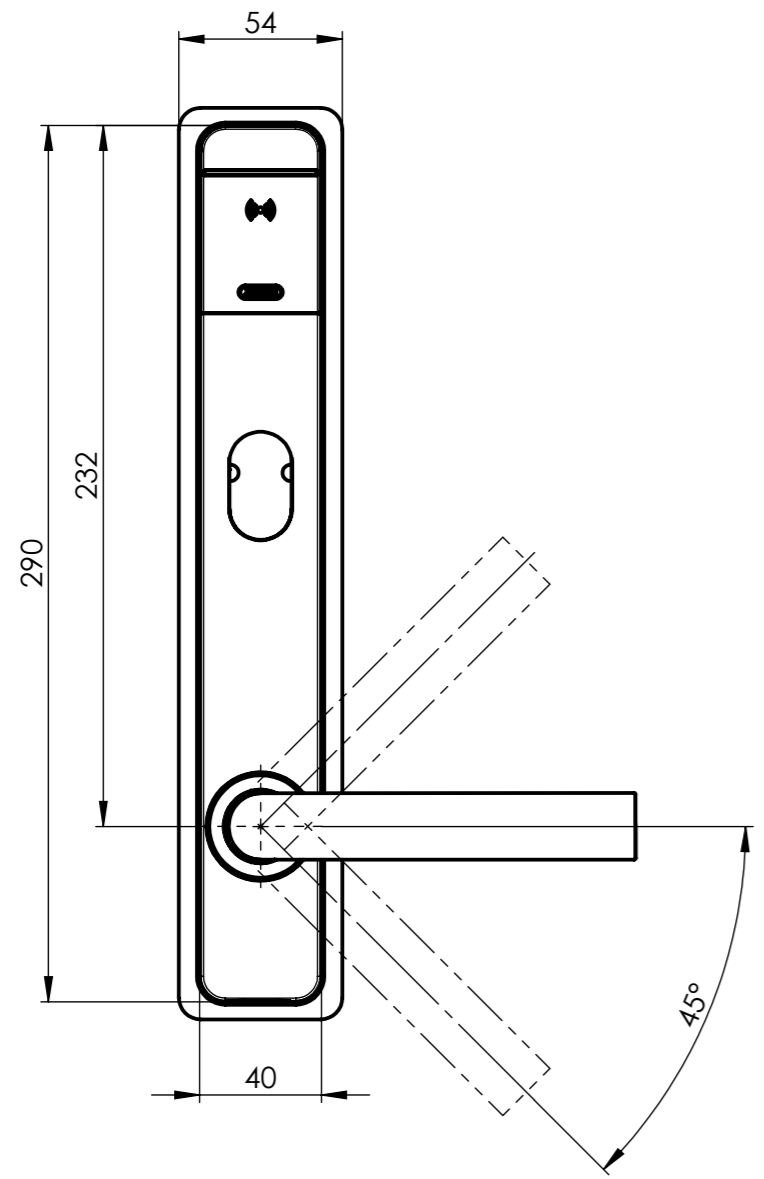

8 7 6 5 4 3 2 1

Strictly confidential.
These documents are property of ABUS Security-Center GmbH & Co. KG.
Any unauthorized disclosure is prohibited.

F
E
D
C
B
A

F
E
D
C
B
A

8 7 6 5 4 3 2 1

Tolerance:	Created by: AHU	Checked by:	Material: Diverse (BG)	Weight (g): 2405.54
 Security Tech Germany	Drawing Number: BG00863_DIN-Nordic-00		Document status: SCALE: 1:5	
	Description, Subdescription: TEC-B-SK-LA-FIX-W TECTIQ Schmalrahmenbeschlag Skandinavien FIX-wide		Document Type: assembly Rev.: Released date: Sheet: 1/1	