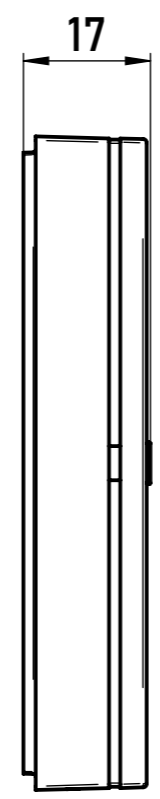

Strictly confidential.
 These documents are property of ABUS Security-Center GmbH & Co. KG.
 Any unauthorized disclosure is prohibited.

Tolerance: ISO 2768 - m - K		Created by: HOK		Checked by: HOK		Material:		Weight (g):	
 ABUS Security-Center GmbH & Co. KG Linker Kreuthweg 5 86444 Affing Security Tech Germany				Drawing Number: TTWL10044S / TTWL10044W (Indoor Leser)		Document status: approved		SCALE: 1:1	
				Description, Subdescription: TECTIQ Leseinheit IP44 (Innenbereich)		Document Type: assembly		Rev.: B	
								Sheet: 1/1	