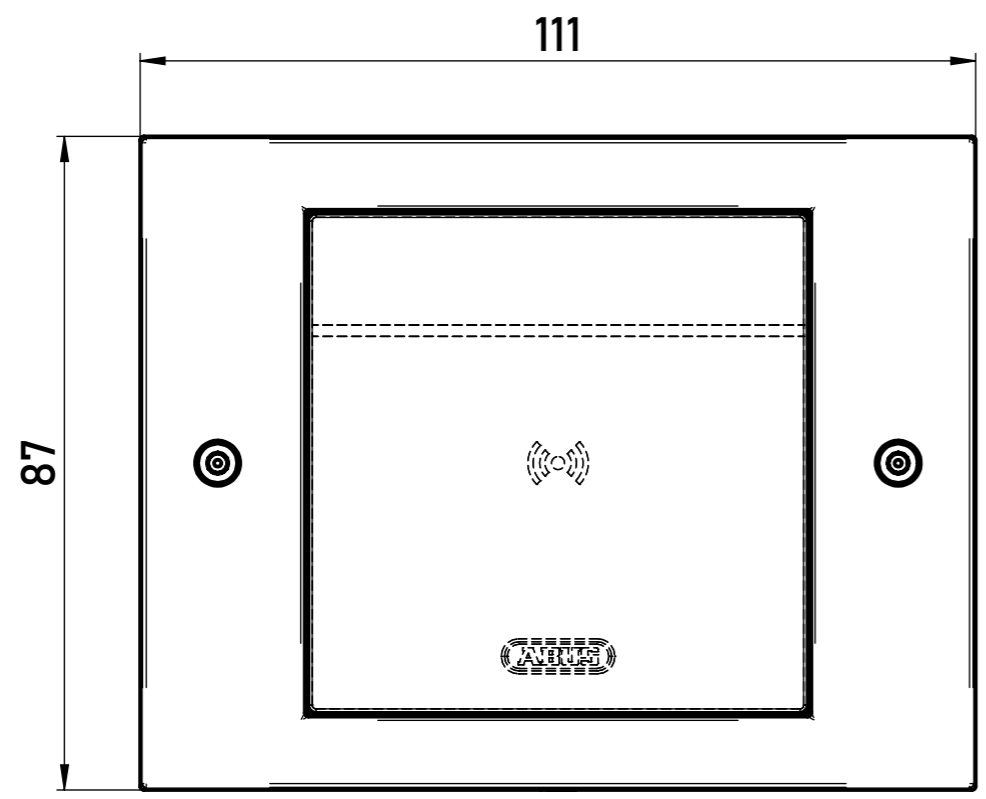

Strictly confidential.
 These documents are property of ABUS Security-Center GmbH & Co. KG.
 Any unauthorized disclosure is prohibited.

Tolerance: ISO 2768 - m - K		Created by: HOK		Checked by: HOK		Material:		Weight (g):	
 ABUS Security-Center GmbH & Co. KG Linker Kreuthweg 5 86444 Affing Security Tech Germany				Drawing Number: TTWL10044S / TTWL10044W (Indoor Leser)		Document status: approved		SCALE: 1:1	
				Description, Subdescription: TECTIQ Leseinheit IP44 (Innenbereich)		Document Type: assembly		Rev.: B	
								Sheet: 1/1	