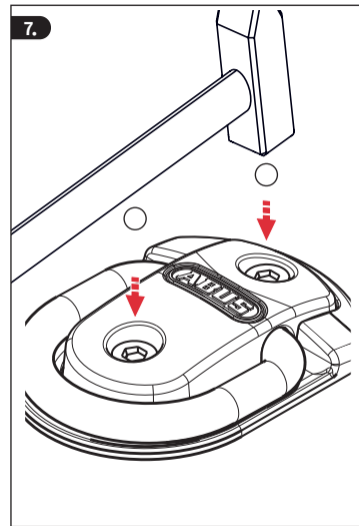

Security Tech Germany

INSTRUCTIONS GRANIT™ WBA75

The product should be mounted in solid concrete.

© ABUS 2024
ABUS August Bremicker Söhne KG
D 58292 Wetter | Germany.
Tel.: +49 (0) 23 35 63 40
www.abus.com | info@abus.de