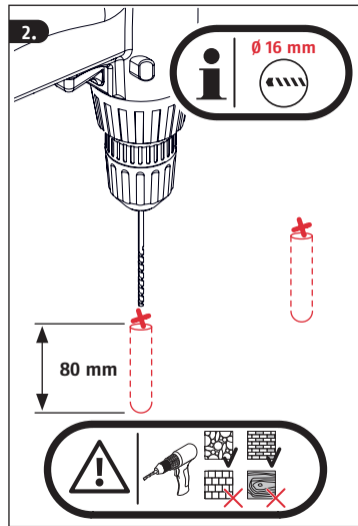

Security Tech Germany

INSTRUCTIONS GRANIT™ WBA75

The product should be mounted in solid concrete.

© ABUS 2024
ABUS August Bremicker Söhne KG
D 58292 Wetter | Germany.
Tel.: +49 (0) 23 35 63 40
www.abus.com | info@abus.de