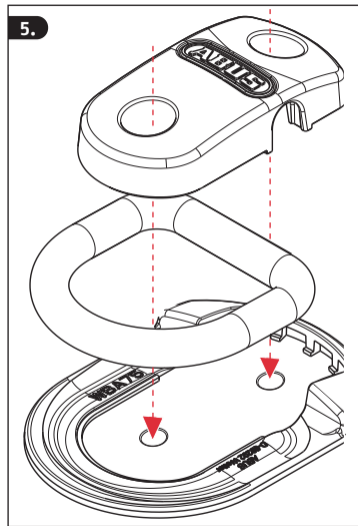

Security Tech Germany

INSTRUCTIONS GRANIT™ WBA75

The product should be mounted in solid concrete.

© ABUS 2024
ABUS August Bremicker Söhne KG
D 58292 Wetter | Germany.
Tel.: +49 (0) 23 35 63 40
www.abus.com | info@abus.de