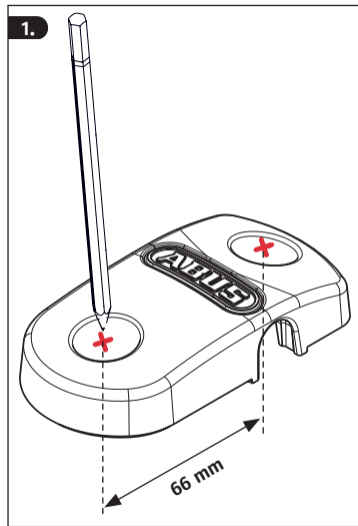

Security Tech Germany

INSTRUCTIONS GRANIT™ WBA75

The product should be mounted in solid concrete.

© ABUS 2024
ABUS August Bremicker Söhne KG
D 58292 Wetter | Germany.
Tel.: +49 (0) 23 35 63 40
www.abus.com | info@abus.de