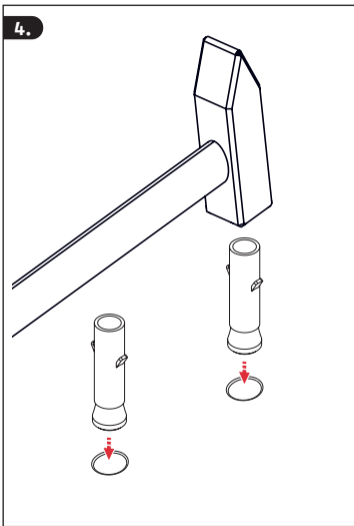

Security Tech Germany

INSTRUCTIONS GRANIT™ WBA75

The product should be mounted in solid concrete.

© ABUS 2024
ABUS August Bremicker Söhne KG
D 58292 Wetter | Germany.
Tel.: +49 (0) 23 35 63 40
www.abus.com | info@abus.de