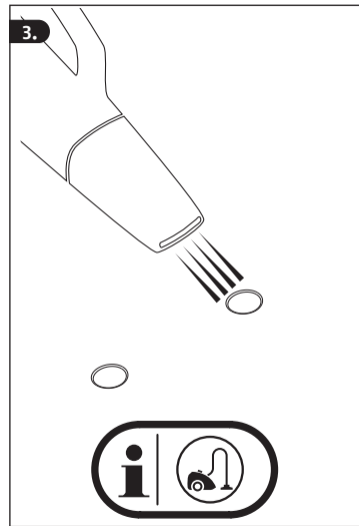

Security Tech Germany

INSTRUCTIONS GRANIT™ WBA75

The product should be mounted in solid concrete.

© ABUS 2024
ABUS August Bremicker Söhne KG
D 58292 Wetter | Germany.
Tel.: +49 (0) 23 35 63 40
www.abus.com | info@abus.de