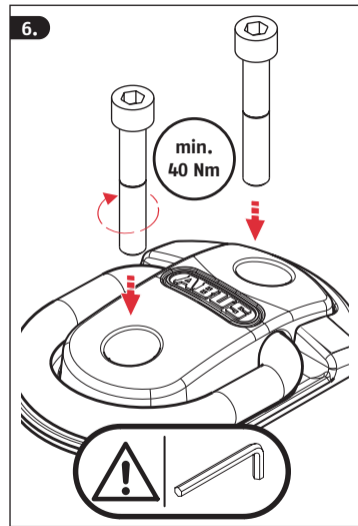

Security Tech Germany

INSTRUCTIONS GRANIT™ WBA75

The product should be mounted in solid concrete.

© ABUS 2024
ABUS August Bremicker Söhne KG
D 58292 Wetter | Germany.
Tel.: +49 (0) 23 35 63 40
www.abus.com | info@abus.de