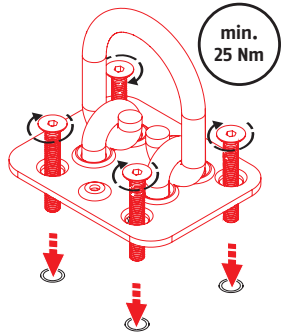

Security Tech Germany

GRANIT™ WBA100

Mounting 1.

Mounting 2.

90 mm

Ø 16 mm

Mounting 3.

Mounting 4.

Mounting 5.

min.
25 Nm

Mounting 6.

Mounting 7.

Mounting 8.

⚠ The product should be mounted in solid concrete.