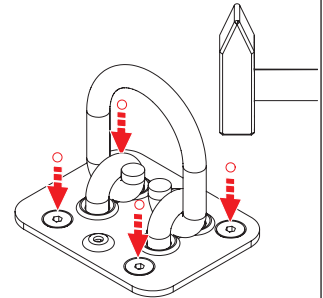

Security Tech Germany

GRANIT™ WBA100

Mounting 1.

Mounting 2.

90 mm

Ø 16 mm

Mounting 3.

Mounting 4.

Mounting 5.

min.
25 Nm

Mounting 6.

Mounting 7.

Mounting 8.

⚠ The product should be mounted in solid concrete.